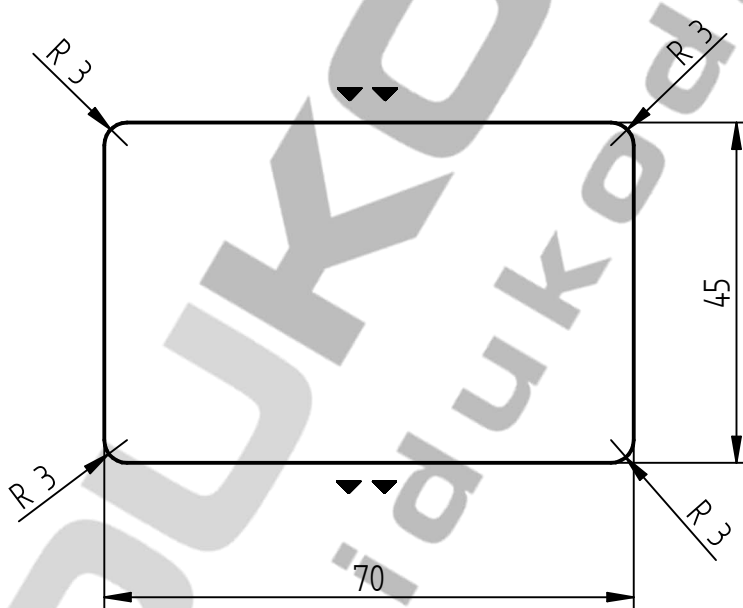

PROFILE: 16061279

DATE: 2016-02-11

Type: 4R3

Act size: 45 x 70

**Tolerances:**

Thickness:  $\pm 0,5$  mm

Width:  $\pm 0,5$  mm

Length:  $\pm 10$  mm

**Surface and planing**

- $\sim$  original sawn / saepind
- $\approx$  bandsawn / lintsaeppind
- $\blacktriangle$  hit & miss planed
- $\blacktriangledown$  fine planed / hästi h  veldatud
- $\blacktriangledown$  planed / h  veldatud
- $\sim$  rifle / rihveldatud
- $\approx$  planed-sawn / h  velsaepind