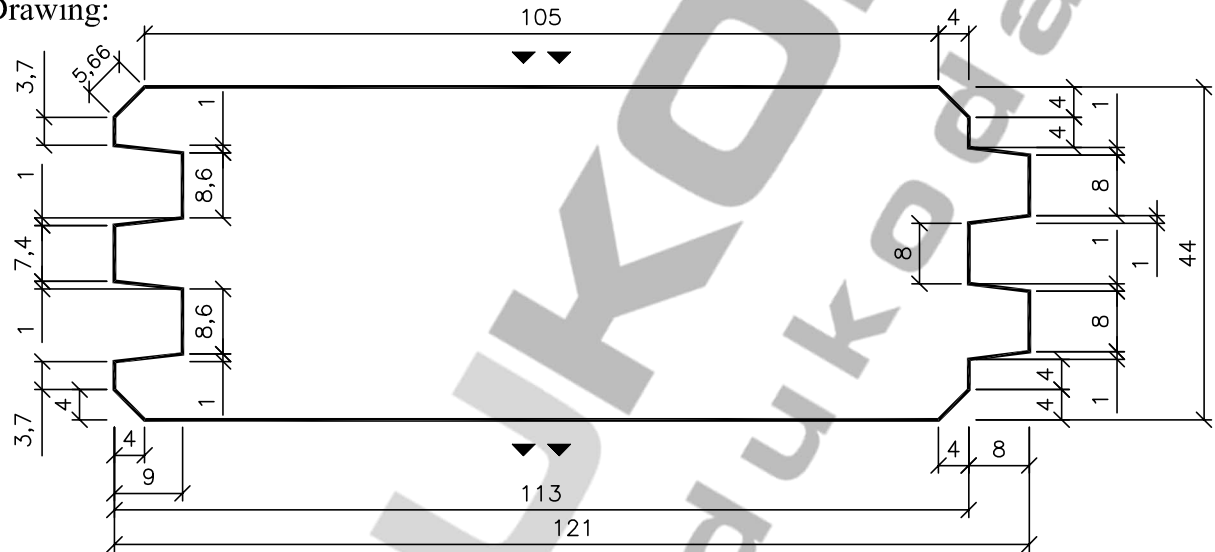

PROFILE Nr 66230279 (1:1)
Block

DATE:

Buyer:

Country:

Nom size: 47 x 125

Act size: 44 x 121(113)

Invoicing size: 47 x 125

Drawing:

Quality:

Packing:

Tolerances: Thickness: \pm 0,5 mm
Width: \pm 0,5 mm
Length: \pm 50 mm

Surface and planing
~ original sawn / saepind
~ bandsawn / lintsaeppind
▲ hit & miss planed
▲▲ fine planed / hästi hõõveldatud
▲ planed / hõõveldatud