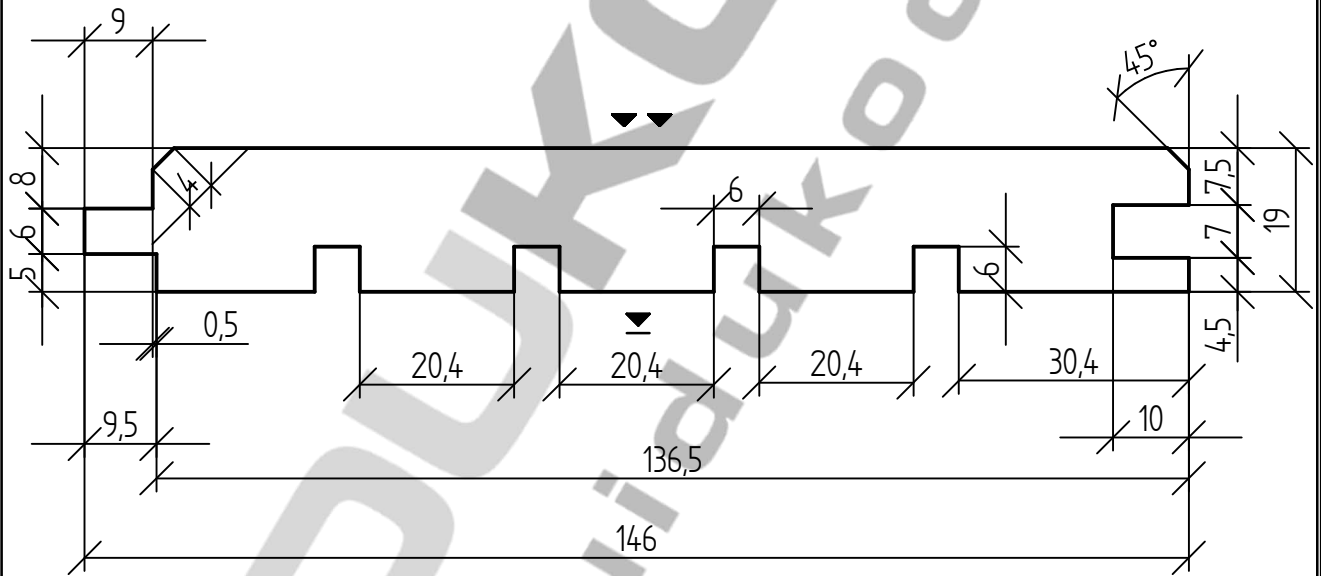

PROFILE: 30810276

DATE: 2015-11-03

Type: PTGH

Nom size: 22 x 150

Act size: 19 x 146 (137)

Tolerances:

Thickness: $\pm 0,5$ mm

Width: $\pm 0,5$ mm

Length: ± 50 mm

Surface and planing

- ~ original sawn / saepind
- ≈ bandsawn / lintsaeypind
- ▽ hit & miss planed
- ▽▽ fine planed / hästi hõoveldatud
- ▽ planed / hõoveldatud
- ⋈ rifle / rihveldatud