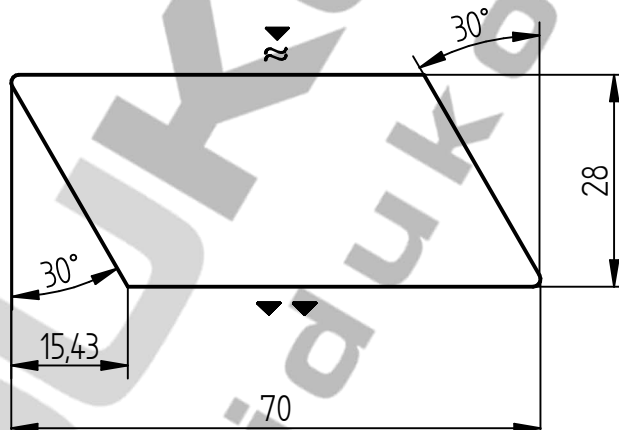

PROFILE: 76010279

DATE: 2016-10-23

Type: ROMB

Nom size: 32 x 75

Act size: 28 x 70

Tolerances:

Thickness: $\pm 0,5$ mm

Width: $\pm 0,5$ mm

Length: ± 50 mm

Surface and planing

- ~ original sawn / saepind
- ≈ bandsawn / lintsaeppind
- ▶ hit & miss planed
- ▶▶ fine planed / hästi hөөveldatud
- ▶ planed / hөөveldatud
- ~ rife / rihveldatud
- ≈▶ planed-sawn / hөөvelsaepind