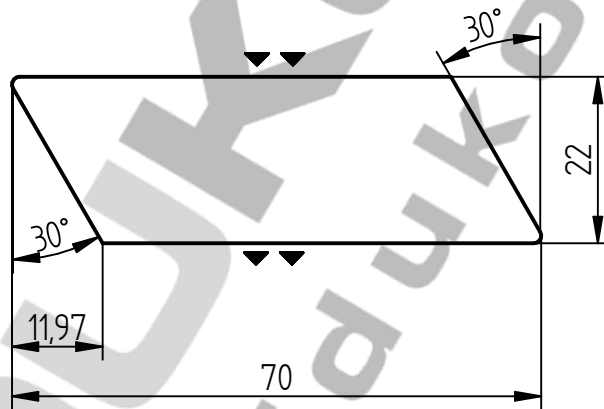

PROFILE: 76011279

DATE: 20145-03-01

Type: ROMB

Nom size: 25 x 75

Act size: 22 x 70

Tolerances:

Thickness: $\pm 0,5$ mm

Width: $\pm 0,5$ mm

Length: ± 50 mm

Surface and planing

- ~ original sawn / saepind
- ≈ bandsawn / lintsaeppind
- ▽ hit & miss planed
- ▽▽ fine planed / hästi hөөveldatud
- ▽ planed / hөөveldatud
- ≈ rihvel / rihveldatud
- ≈ planed-sawn / hөөvelsaepind