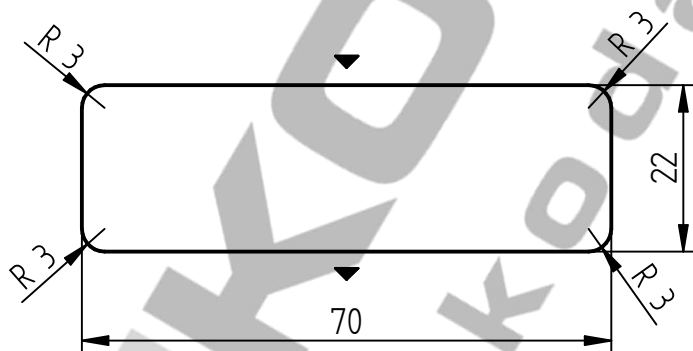

PROFILE: 16564070

DATE: 2018-07-15

Type: 4R3

Act size: 22 x 70

Tolerances:

Thickness: $\pm 0,5$ mm

Width: $\pm 0,5$ mm

Length: ± 10 mm

Surface and planing

- \sim original sawn / saepind
- \approx bandsawn / lintsaeppind
- \blacktriangle hit & miss planed
- \blacktriangledown fine planed / hästi h  veldatud
- \blacktriangledown planed / h  veldatud
- \blacktriangledown rifle / rihveldatud
- \blacktriangledown planed-sawn / h  velsaepind