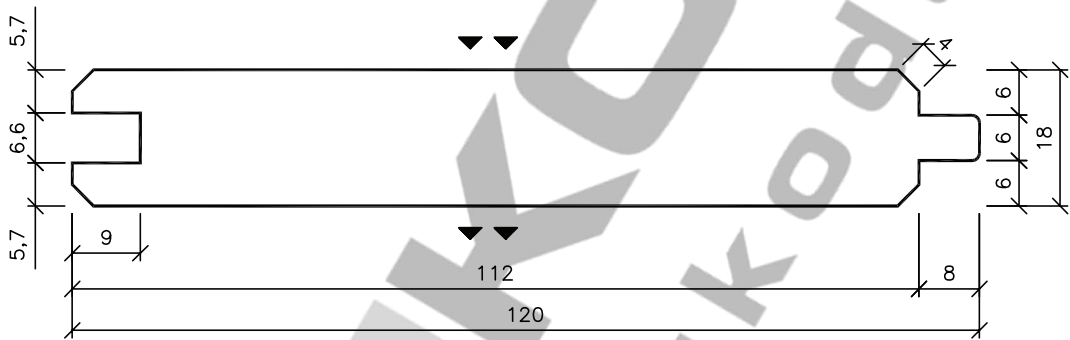

PROFILE Nr 66260279 (1:1)

DATE:

Buyer:

Country:

Nom size: 22 x 125

Act size: 18 x 120(112)

Invoicing size: 22 x 125

Drawing:

Quality:

Packing:

Tolerances: Thickness: \pm 0,5 mm
Width: \pm 0,5 mm
Length: \pm 50 mm

Surface and planing

- ~ original sawn / saepind
- ≈ bandsawn / lintsaepind
- ▾ hit & miss planed
- ▾▾ fine planed / hästi hõõveldatud
- ▾ planed / hõõveldatud